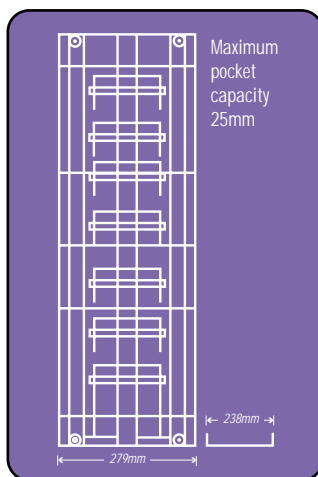

Magazines/A4 leaflets
VIVM7 £14.50 each