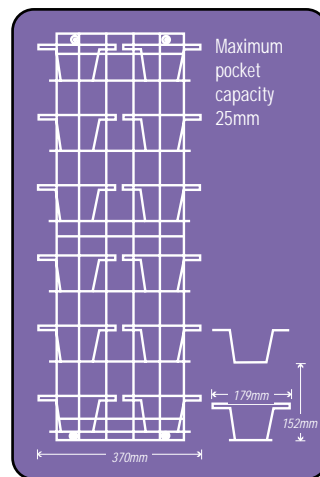

Postcards
VIVLL12 £17.00 each

Best Seller!