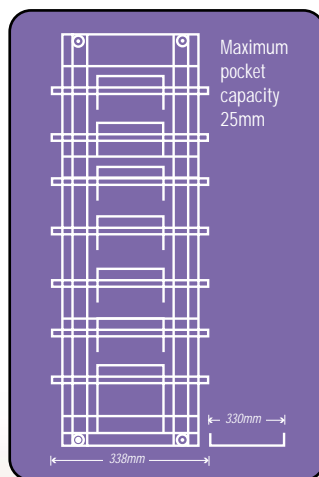

Visipac system

These standard size panels in white epoxy can be wall mounted or fitted on to the Triple Rotary Frame. Mixed displays are possible. Fill that 'lost space' with Visipac and build up your impulse sales.

Pocket widths as shown and maximum clearance. Where there is total clearance of pockets or sections, dimensions are not given. Visi Panels are 914mm long.

GREAT VALUE
Visi Panels from **£14.50**

Triple Rotary Frame

The rotary frame comprises of a tubular base, wire cage and ticket holder, with fitted 60mm wheels.

VIVP100 Triple Rotary Frame Black epoxy base overall height: 1665mm (65") £55.00

Postcards/CDs
VIVCL14 £15.50 each

Postcards/A6 Leaflets
VIVCP15 £15.50 each

Postcards
VIVLL12 £17.00 each

Best Seller!

Magazines/A4 leaflets
VIVM7 £14.50 each

Records/Flat Packs
VIVR7 £15.50 each

Assorted Packs
VIVOP4 £17.50 each

pegboard fittings