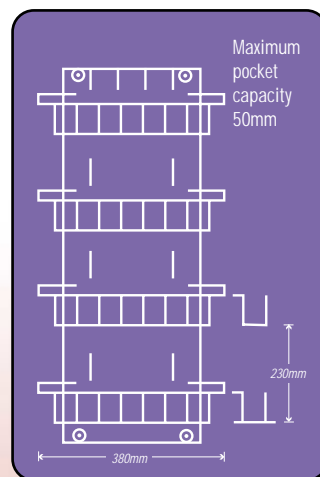

Pocket widths as shown and maximum clearance. Where there is total clearance of pockets or sections, dimensions are not given. Visi Panels are 914mm long.

GREAT VALUE
Visi Panels from **£14.50**

Triple Rotary Frame

The rotary frame comprises of a tubular base, wire cage and ticket holder, with fitted 60mm wheels.

VIVP100 Triple Rotary Frame Black epoxy base overall height: 1665mm (65") £55.00

Postcards/CDs
VIVCL14 £15.50 each

Postcards/A6 Leaflets
VIVCP15 £15.50 each

Postcards
VIVLL12 £17.00 each

Best Seller!

Magazines/A4 leaflets
VIVM7 £14.50 each

Records/Flat Packs
VIVR7 £15.50 each

Assorted Packs
VIVOP4 £17.50 each

pegboard fittings