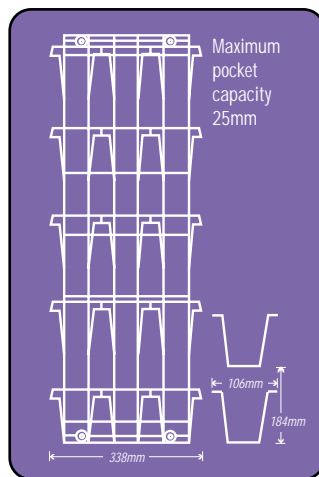

Visipac system

These standard size panels in white epoxy can be wall mounted or fitted on to the Triple Rotary Frame. Mixed displays are possible. Fill that 'lost space' with Visipac and build up your impulse sales.

Pocket widths as shown and maximum clearance. Where there is total clearance of pockets or sections, dimensions are not given. Visi Panels are 914mm long.

GREAT VALUE
Visi Panels from **£14.50**

Triple Rotary Frame

The rotary frame comprises of a tubular base, wire cage and ticket holder, with fitted 60mm wheels.

VIVP100 Triple Rotary Frame Black epoxy base overall height: 1665mm (65") £55.00

Postcards/CDs
VIVCL14 £15.50 each