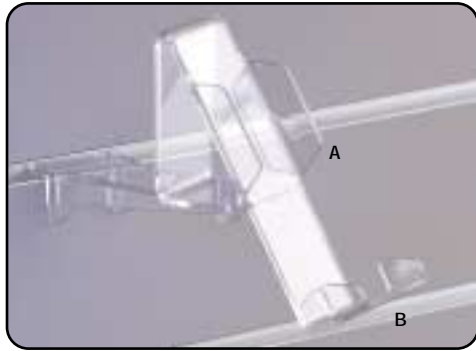

acrylic slatwall accessories

Rotating Mobile Telephone Display

Ref	A	B	Price
SWBAC870	140mm	60mm	£4.50

Leaflet Dispenser

Ref		A	B	C	Price
SWBAC650	1/3 A4	160mm	112mm	30mm	£3.35
SWBAC651	A5	160mm	162mm	30mm	£4.75
SWBAC652	A4	240mm	232mm	30mm	£6.25

Backless Showcase

A stunningly simple idea that makes a secure slatwall display possible.

The backless design will lock into the slatwall board but allow the use of standard slatwall accessories up to 425mm wide and 150mm deep, fitted directly into the slatwall too.

The easy access door with two locks adds protection

Ref	A	B	C	Price
ACPS74	500mm	175mm	500mm	£115.00

For collection only

Single Mobile Telephone Display

Ref	A	B	Price
SWBAC893	160mm	70mm	£2.75

Leaflet Dispenser injection moulded