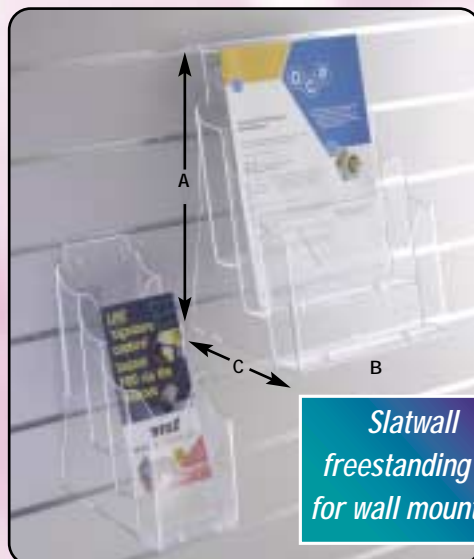

Backless Showcase

A stunningly simple idea that makes a secure slatwall display possible.

The backless design will lock into the slatwall board but allow the use of standard slatwall accessories up to 425mm wide and 150mm deep, fitted directly into the slatwall too.

Multi-purpose holders for, slatwall, free-standing or wall mounting.

Ref		A	B	C	Price
LD4023	1/3 A4	185mm	110mm	30mm (inside)	£1.75
LD4033	A5	185mm	160mm	30mm (inside)	£2.25
LD4043	A4	275mm	230mm	30mm (inside)	£3.00

Acrylic Ticket Holder Portrait

Ref		A	B	Price
SWBAC753	1/3 A4	210mm	100mm	£2.50
SWBAC754	A5	210mm	150mm	£3.25
SWBAC755	A4	300mm	210mm	£4.00
SWBAC756	A3	420mm	300mm	£7.50

Acrylic Ticket Holder Landscape

Ref		A	B	Price
SWBAC763	1/3 A4	100mm	210mm	£2.50
SWBAC764	A5	150mm	210mm	£3.25
SWBAC765	A4	210mm	300mm	£4.00
SWBAC766	A3	300mm	420mm	£7.50

Lockable Security Display Showcase

Ref		A	B	C	Price
SL1970	3 internal shelves	750mm	500mm	150mm	£160.00

For collection only

**Slatwall
freestanding or
for wall mounting**

Easy to handle
half sheet slatted panels.
Sold in packs of 2.
See page 16.