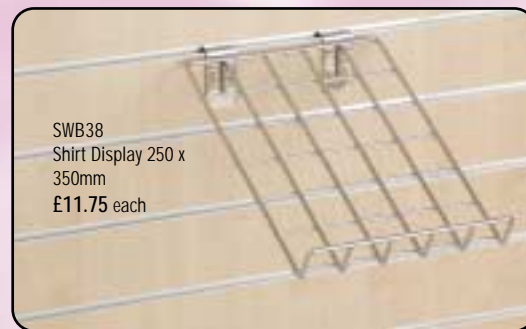

- SWB20 600mm Hanging Rail **£13.00** each
- SWB21 1000mm Hanging Rail **£15.75** each
- SWB59 Lightweight Dump Basket 600mm x 300mm **£12.50** each
- SWB47 Dump Basket 550mm x 430mm **£20.50** each

Fit **integra** Mono wall uprights between your panels for even greater flexibility. (*see page 6*)

Hooks

- SWB11 Picture Hook **£0.30** each
- SWB12 Display Hook **£1.25** each
- SWB10 Clock Hook **£1.25** each

SWB18 Lightweight Rail 525mm
£9.50 each

SWB14 Clutch Bag/Purse
Display **£4.75** each

SWB25 Frontal Display 260mm
£6.25 each